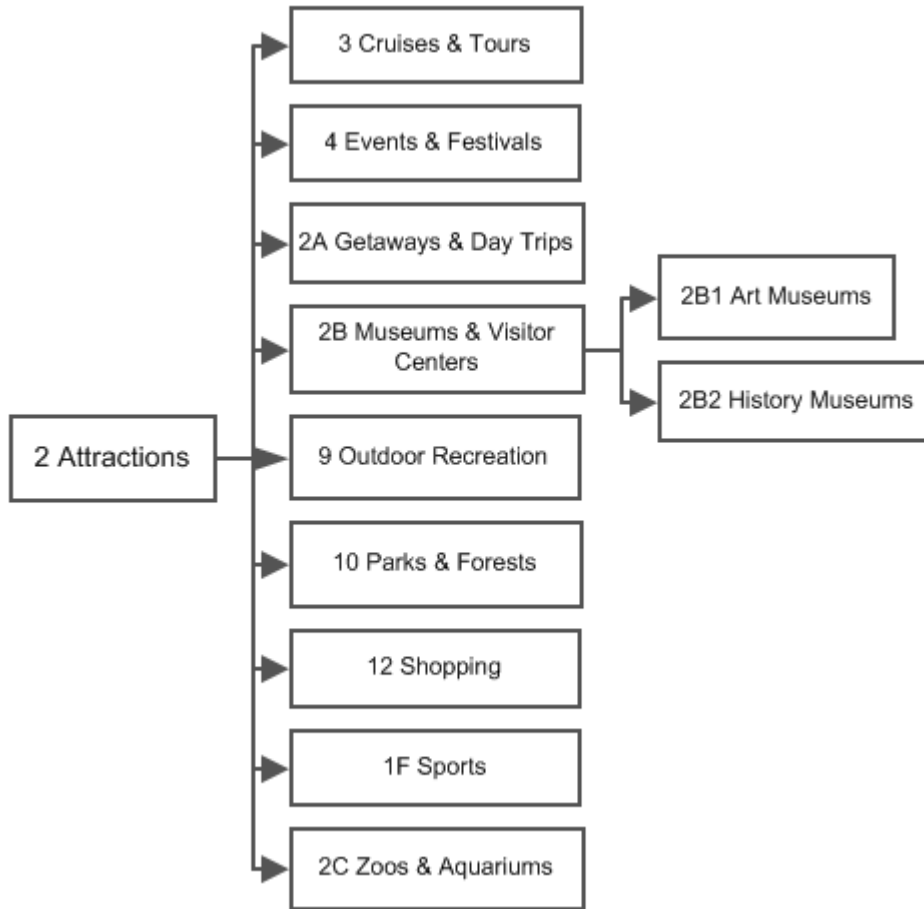

## “Northwest US Travel” Information Architecture Site Map View

### Individual State Structure

1. Arts & Entertainment

## 2. Attractions

### 3. Cruises & Tours