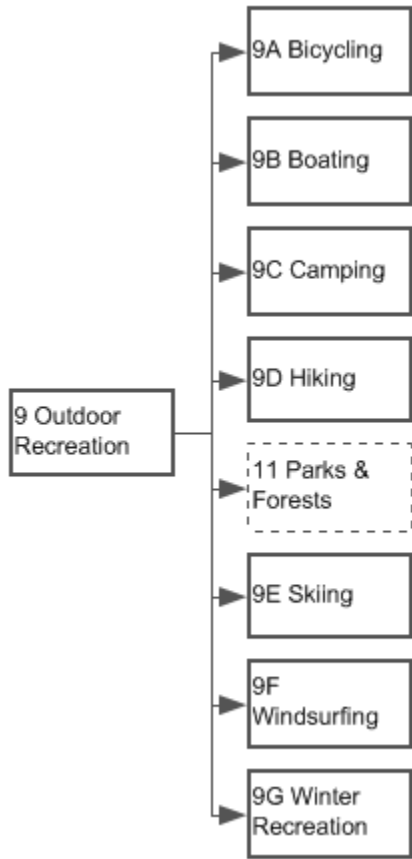

9. Outdoor Recreation